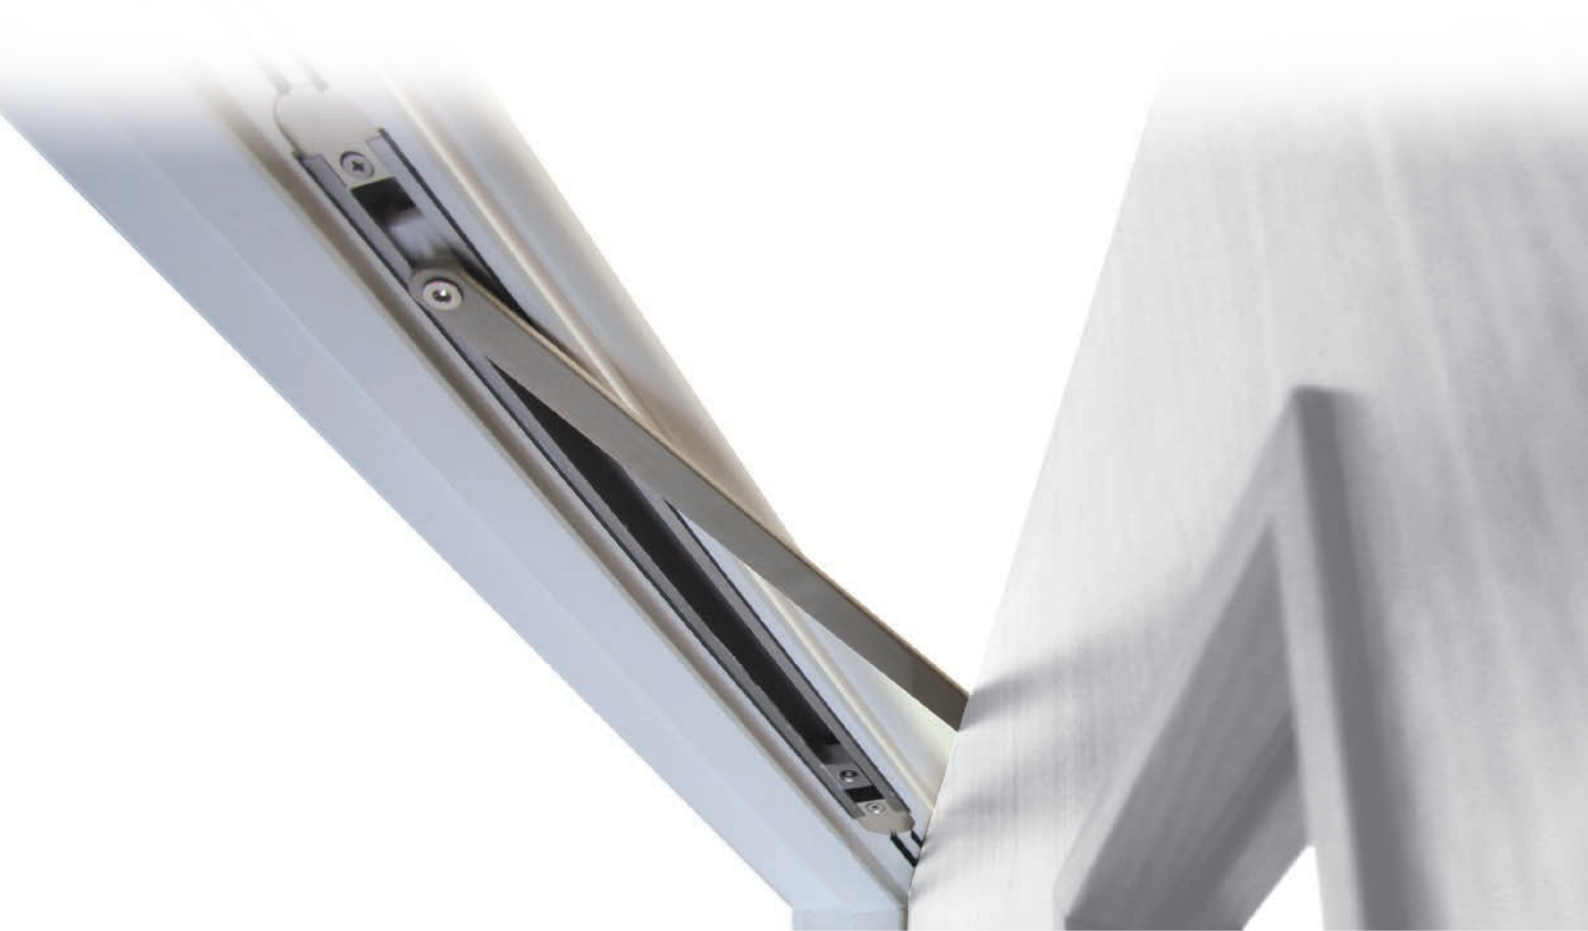

CONCEALED SLIDE ARM DOOR CLOSERS

ITS.11204

CONCEALED SLIDE ARM DOOR CLOSERS

ITS.11204

Renowned for its slimline mechanism (32mm body) and suitability for assisting BS8300 requirements, the Rutland ITS.11204 Cam Action door closer has been successfully fire tested numerous times in 44mm fire doors, making it a perfect door closer for situations where minimal aesthetics are required.

- Certifire Approved
- Power Adjustable by spring, size 2-4
- Suitable for both 44 and 54mm thick doors
- Available in Silver, Satin Nickel, Polished Nickel, Polished Brass & Antique Brass for next day delivery

FD30 to FD120
Timber Doors

Opening Angle
110°

Two-Stage
Speed Regulation

Guarantee

Max Door
Width

Max Door
Weight

Product Features	ITS.11204
Delayed Action	-
Back Check	-
Opening Angle	110°
Fig.1 Pull Side Door Width	595-1100mm
Fig.66 Push Side Door Width	595-1100mm
Fig.1 BS8300 Min Door Width	835mm
Max Door Weight	<130kg
Power Adjustment	By Spring
Hold Open (not for fire doors)	o
Dimensions	W243 x H52 x D32mm