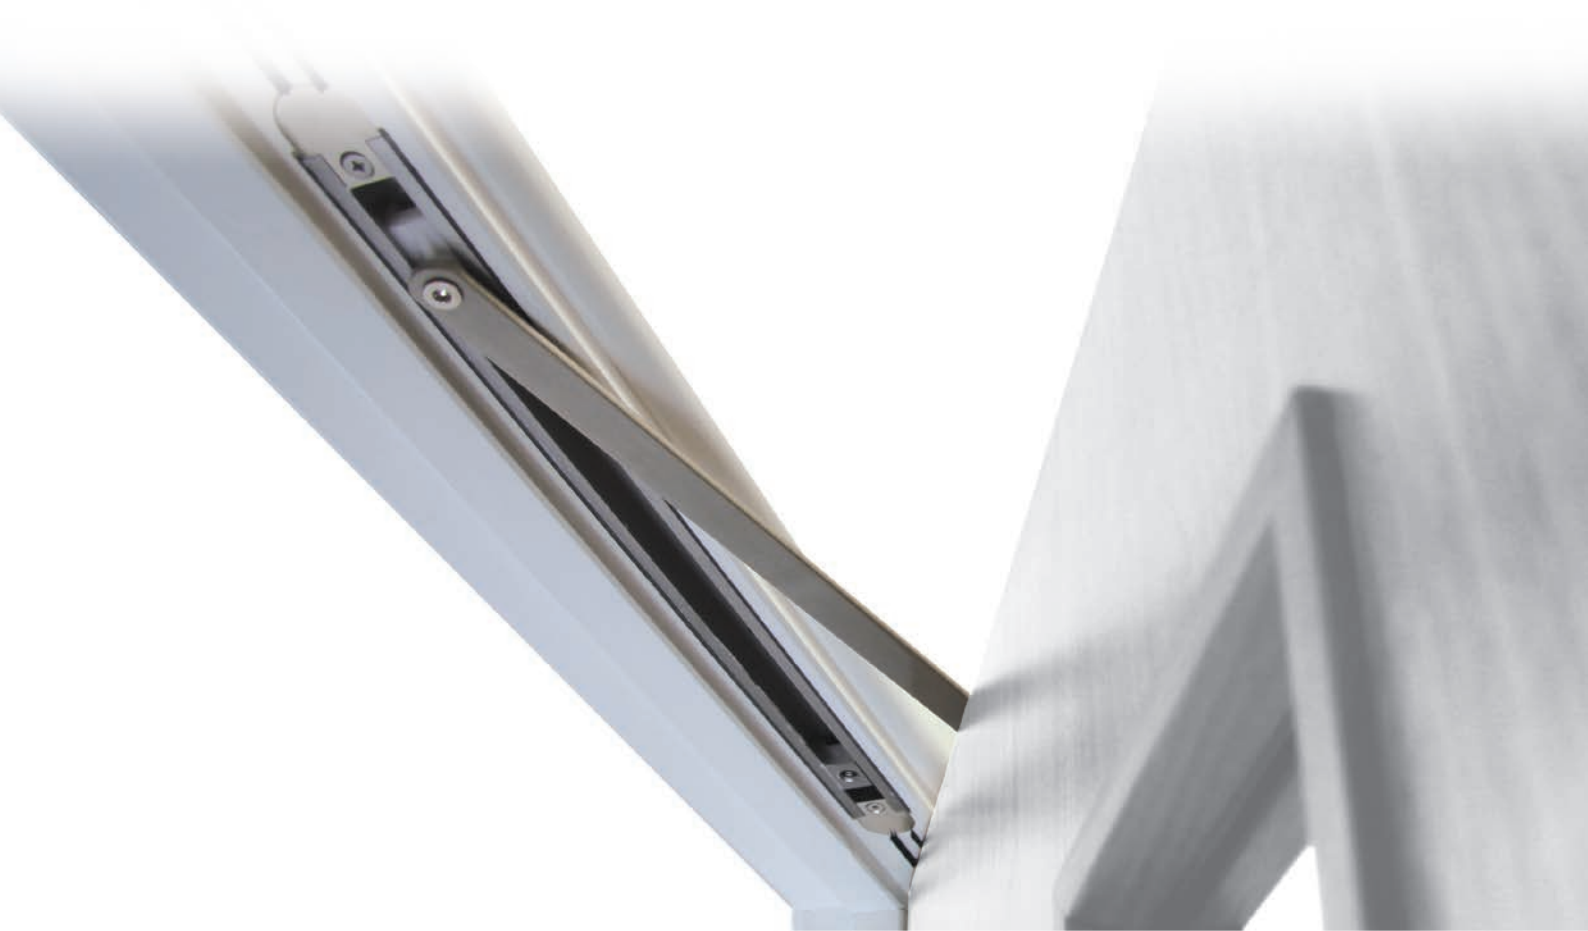

CONCEALED SLIDE ARM DOOR CLOSERS

ITS.11204

CONCEALED SLIDE ARM DOOR CLOSERS

ITS.11204

Renowned for its slimline mechanism (32mm body) and suitability for assisting BS8300 requirements, the Rutland ITS.11204 Cam Action door closer has been successfully fire tested numerous times in 44mm fire doors, making it a perfect door closer for situations where minimal aesthetics are required.

30-60min

Opening Angle
110°

Two-Stage
Speed Regulation

Guarantee

Max Door
Width
1100mm

Max Door
Weight
130Kg

- Certifire Approved
- Power Adjustable by spring, size 2-4
- Suitable for both 44 and 54mm thick doors
- Available in Silver, Satin Nickel, Polished Nickel, Polished Brass & Antique Brass for next day delivery

Intumescent kit (IP.114)

Product Features	ITS.11204
Delayed Action	-
Back Check	-
Opening Angle	110°
Door Width Min-Max	595-1100mm
Max Door Weight	<130kg
Power Adjustment	By Spring
Hold Open (not for fire doors)	o
Dimensions	W243 x H52 x D32mm
Certification Compliance	
Certifire	✓
UKCA	✓
CE	✓
BS EN 1154	✓
BS EN 1634	✓
UL10C	-
UL228	✓
ANSI BHMA	-
EPD 3.09E+01 kg CO ₂ eq	✓
Key: ✓ Yes - No o Option	