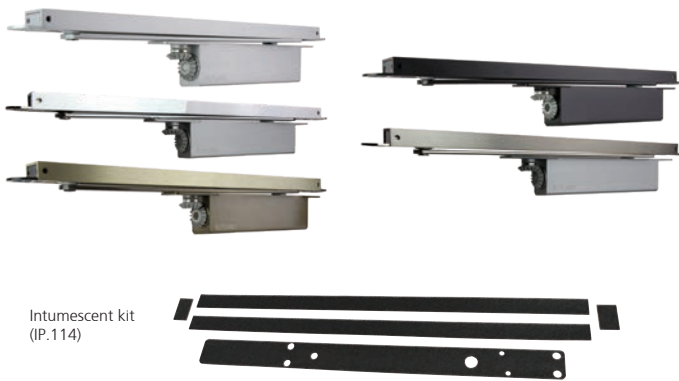

CONCEALED SLIDE ARM DOOR CLOSERS

ITS.11204

CONCEALED SLIDE ARM DOOR CLOSERS

ITS.11204

Renowned for its slimline mechanism (32mm body) and suitability for assisting BS8300 requirements, the Rutland ITS.11204 Cam Action door closer has been successfully fire tested numerous times in 44mm fire doors, making it a perfect door closer for situations where minimal aesthetics are required.

30-60min

Opening Angle
110°

Two-Stage
Speed Regulation

Guarantee

Max Door
Width
1100mm

Max Door
Weight
130Kg

- Certifire Approved
- Power Adjustable by spring, size 2-4
- Suitable for both 44 and 54mm thick doors
- Available in Silver, Satin Nickel, Polished Nickel, Polished Brass & Antique Brass for next day delivery

Intumescent kit (IP.114)

Product Features	ITS.11204
Delayed Action	-
Back Check	-
Opening Angle	110°
Door Width Min-Max	595-1100mm
Max Door Weight	<130kg
Power Adjustment	By Spring
Hold Open (not for fire doors)	o
Dimensions	W243 x H52 x D32mm
Certification Compliance	
Certifire	✓
UKCA	✓
CE	✓
BS EN 1154	✓
BS EN 1634	✓
UL10C	-
UL228	✓
ANSI BHMA	-
EPD 3.09E+01 kg CO ₂ eq	✓
Key: ✓ Yes - No o Option	