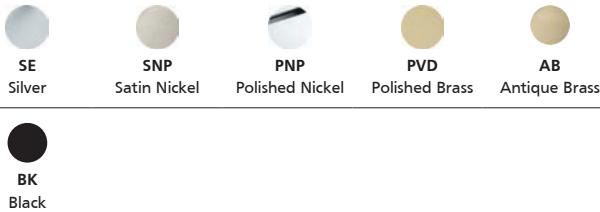

Finishes

See page 96 for more detail

For fitting instructions see website

All dimensions shown are in mm.