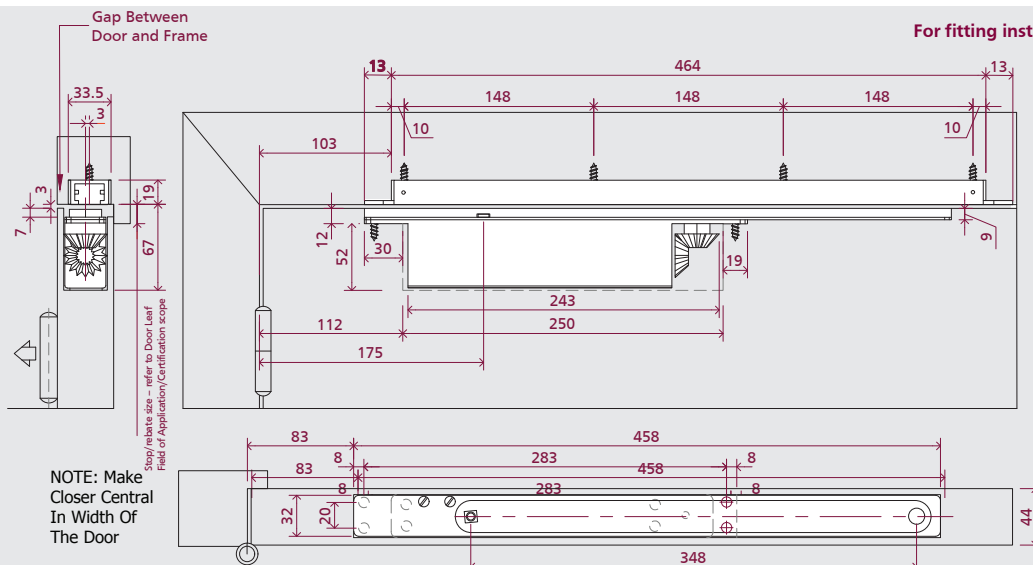

CONCEALED SLIDE ARM DOOR CLOSERS

ITS.11204

CONCEALED SLIDE ARM DOOR CLOSERS

ITS.11204

Renowned for its slimline mechanism (32mm body) and suitability for assisting BS8300 requirements, the Rutland ITS.11204 Cam Action door closer has been successfully fire tested numerous times in 44mm fire doors, making it a perfect door closer for situations where minimal aesthetics are required.

30-60min

Opening Angle
110°

Two-Stage
Speed Regulation

Guarantee

Max Door
Width
1100mm

Max Door
Weight
130Kg

- Certifire Approved
- Power Adjustable by spring, size 2-4
- Suitable for both 44 and 54mm thick doors
- Available in Silver, Satin Nickel, Polished Nickel, Polished Brass & Antique Brass for next day delivery

Intumescent kit (IP.114)

Product Features	ITS.11204
Delayed Action	-
Back Check	-
Opening Angle	110°
Door Width Min-Max	595-1100mm
Max Door Weight	<130kg
Power Adjustment	By Spring
Hold Open (not for fire doors)	o
Dimensions	W243 x H52 x D32mm
Certification Compliance	
Certifire	✓
UKCA	✓
CE	✓
BS EN 1154	✓
BS EN 1634	✓
UL10C	-
UL228	✓
ANSI BHMA	-
EPD 3.09E+01 kg CO ₂ eq	✓
Key: ✓ Yes - No o Option	

Finishes

See page 96 for more detail

For fitting instructions see website

All dimensions shown are in mm.