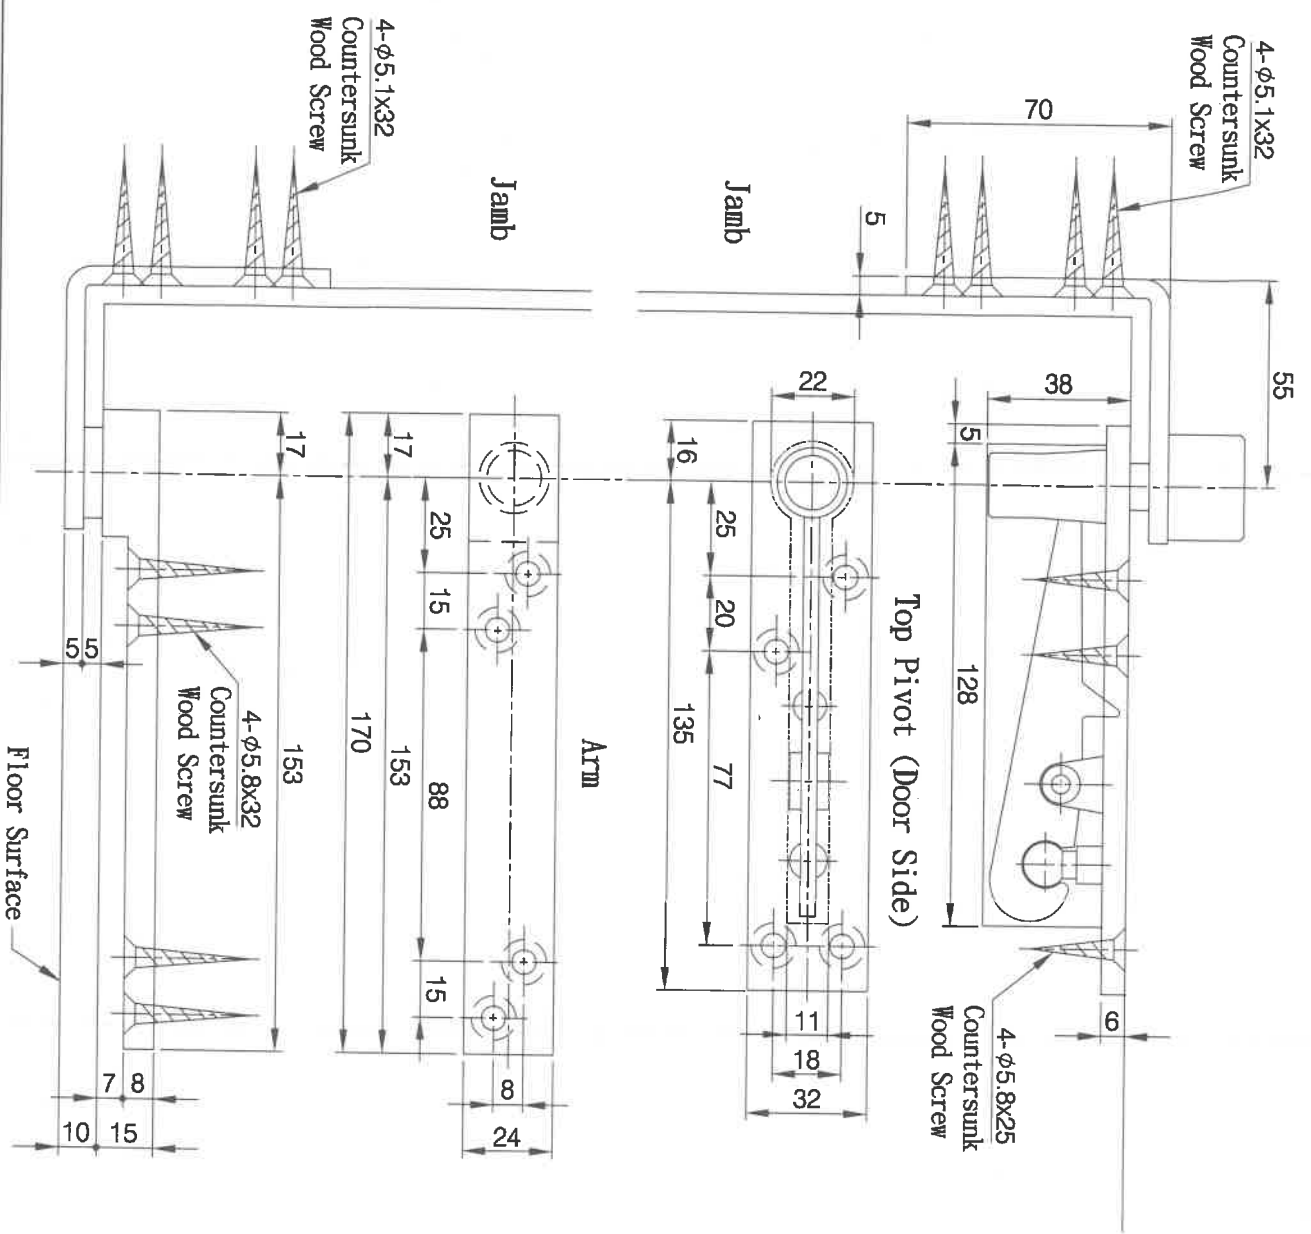

# PS100 PIVOT SET For Wooden Door

Top Pivot (TOP Jamb Side)

Bottom Shaft Base