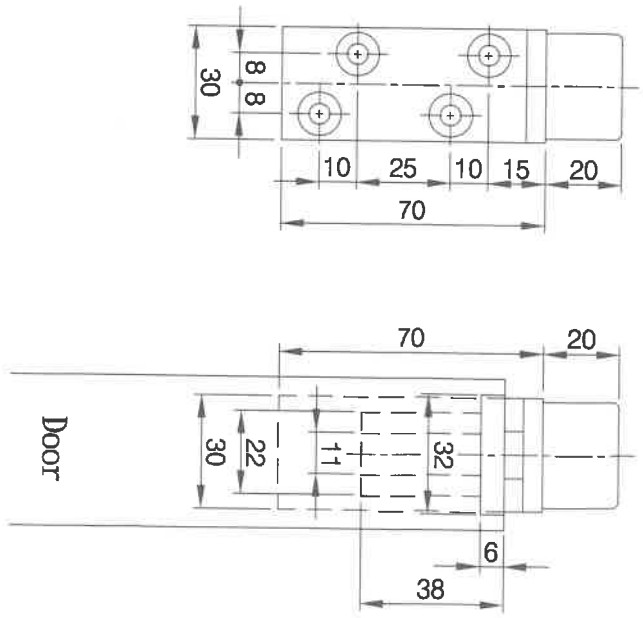

# PS100 PIVOT SET For Wooden Door

Top Pivot (TOP Jamb Side)

Bottom Shaft Base