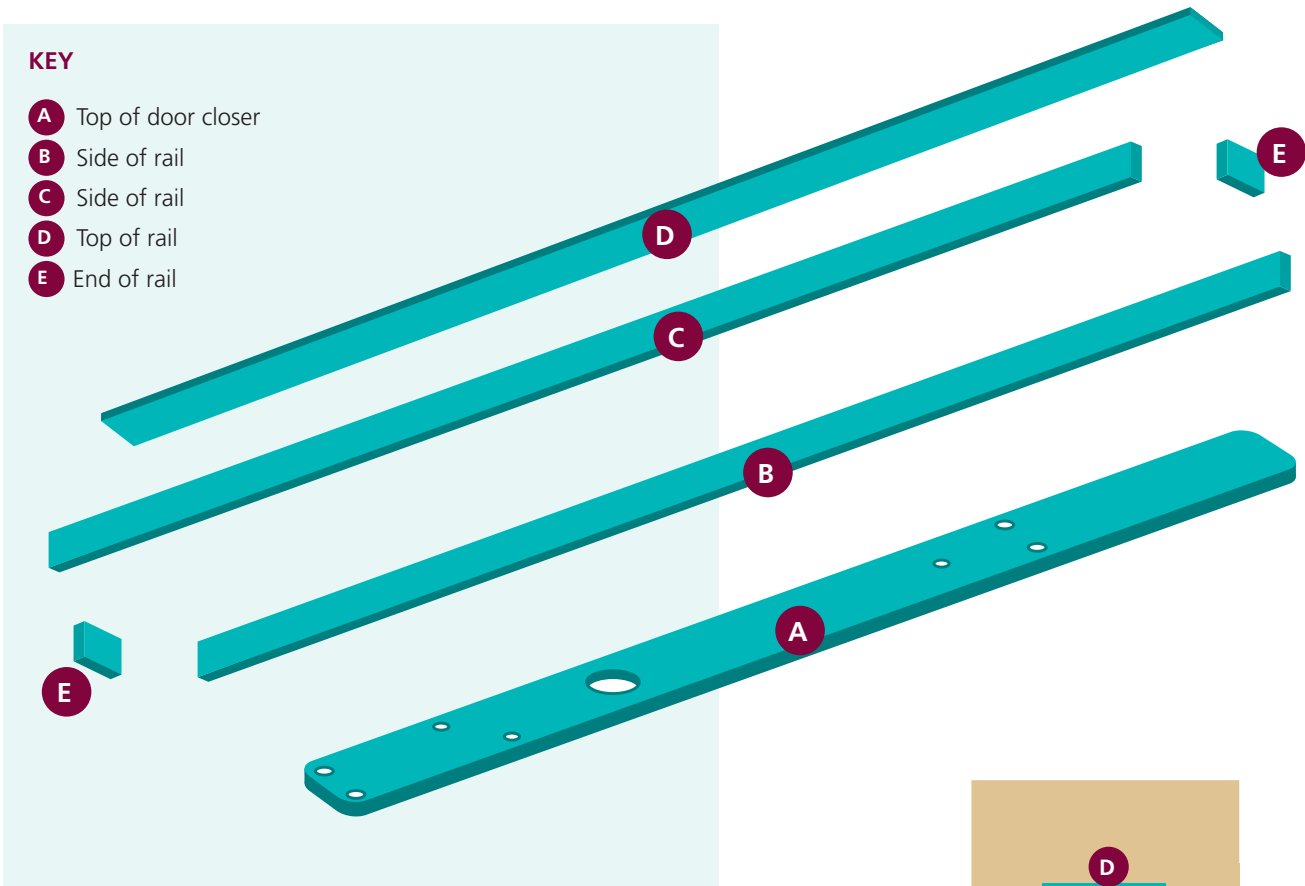

INTUMESCENT FOR ITS.11204 MICRO RAIL

# IP.114.M

**KEY**

- A** Top of door closer
- B** Side of rail
- C** Side of rail
- D** Top of rail
- E** End of rail

**Product Overview**

- 2mm intumescent to suit the Rutland ITS.11204.3.5 Micro Rail Door Closer
- (A) This intumescent sits on top of the ITS.11204 mechanism - allows you to retain an extra 4mm in the door and ensures no shadowing or breakout of the door
- Fire tested to EN1634 with the ITS.11204.3.5 Micro Rail Closer
- Self-adhesive, making it easier to install
- A 6 piece intumescent kit, 2mm thick self adhesive graphite