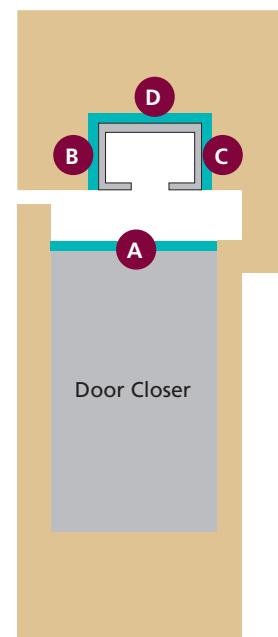

# IP.114.M

**KEY**

- A** Top of door closer
- B** Side of rail
- C** Side of rail
- D** Top of rail
- E** End of rail

**Product Overview**

- 2mm intumescent to suit the Rutland ITS.11204.3.5 Micro Rail Door Closer
- (A) This intumescent sits on top of the ITS.11204 mechanism - allows you to retain an extra 4mm in the door and ensures no shadowing or breakout of the door
- Fire tested to EN1634 with the ITS.11204.3.5 Micro Rail Closer
- Self-adhesive, making it easier to install
- A 6 piece intumescent kit, 2mm thick self adhesive graphite