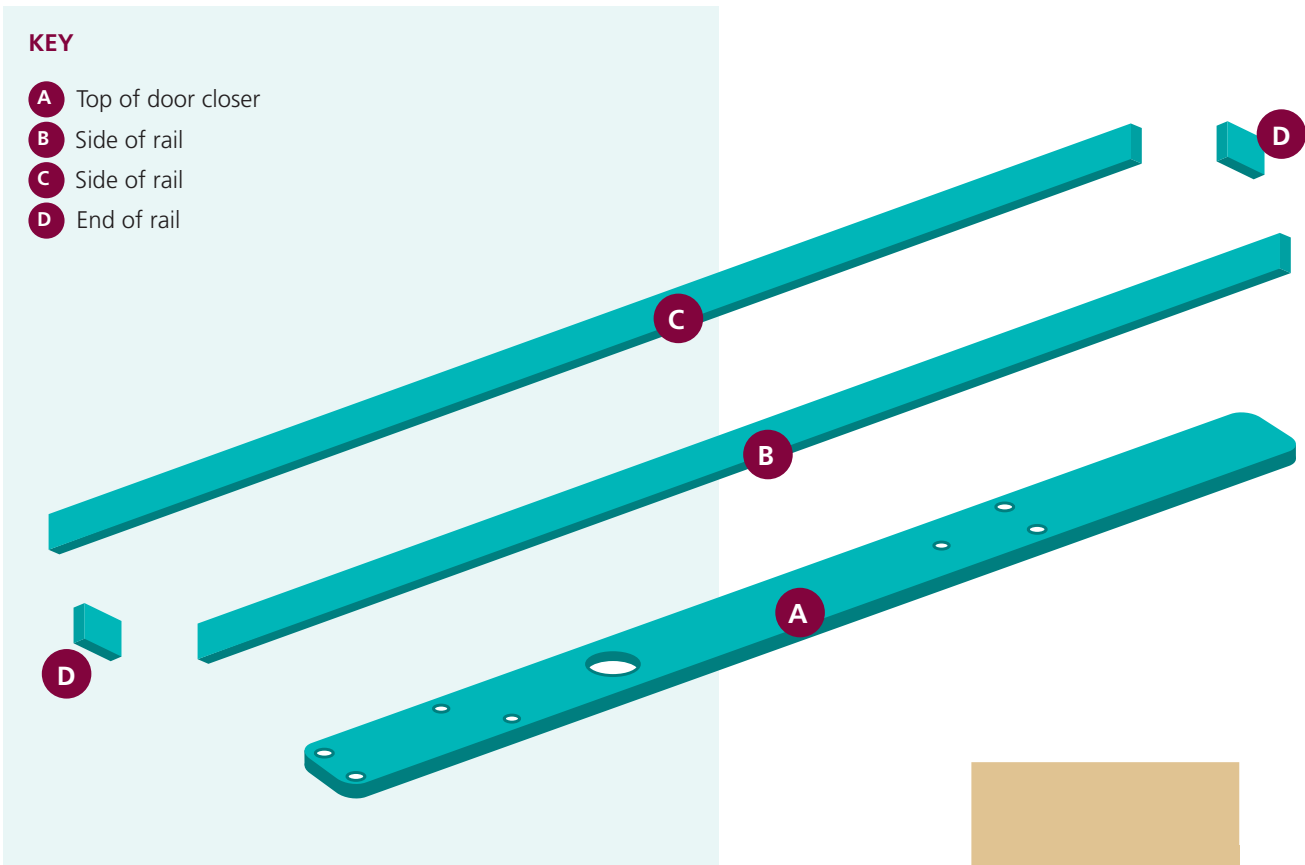

INTUMESCENT FOR ITS.11204 CONCEALED CLOSER

IP.114

KEY

- A** Top of door closer
- B** Side of rail
- C** Side of rail
- D** End of rail

Product Overview

- 2mm intumescent to suit the Rutland ITS.11204 Concealed Door Closer
- (A) This intumescent sits on top of the ITS.11204 mechanism - allows you to retain an extra 4mm in the door and ensures no shadowing or breakout of the door
- Fire tested to EN1634 with the ITS.11204 Concealed Door Closer
- Self-adhesive, making it easier to install
- A 6 piece intumescent kit, 2mm thick self adhesive graphite