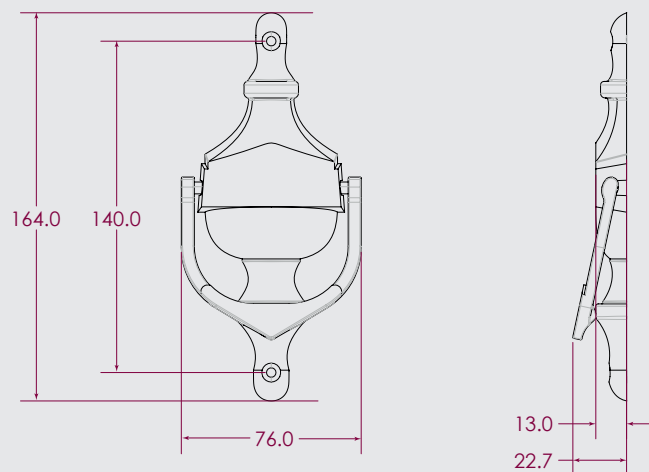

*Tested as named component in Timber Doorset

Finishes

Description	Finish	Re-order Code	Product Code	Box Qty
Door Knocker	Polished Nickel	10803	RH.DK.PNP	100
	Satin Nickel	10823	RH.DK.SNP	100
	Polished Brass	10824	RH.DK.PB	100
	White	10825	RH.DK.WH	100