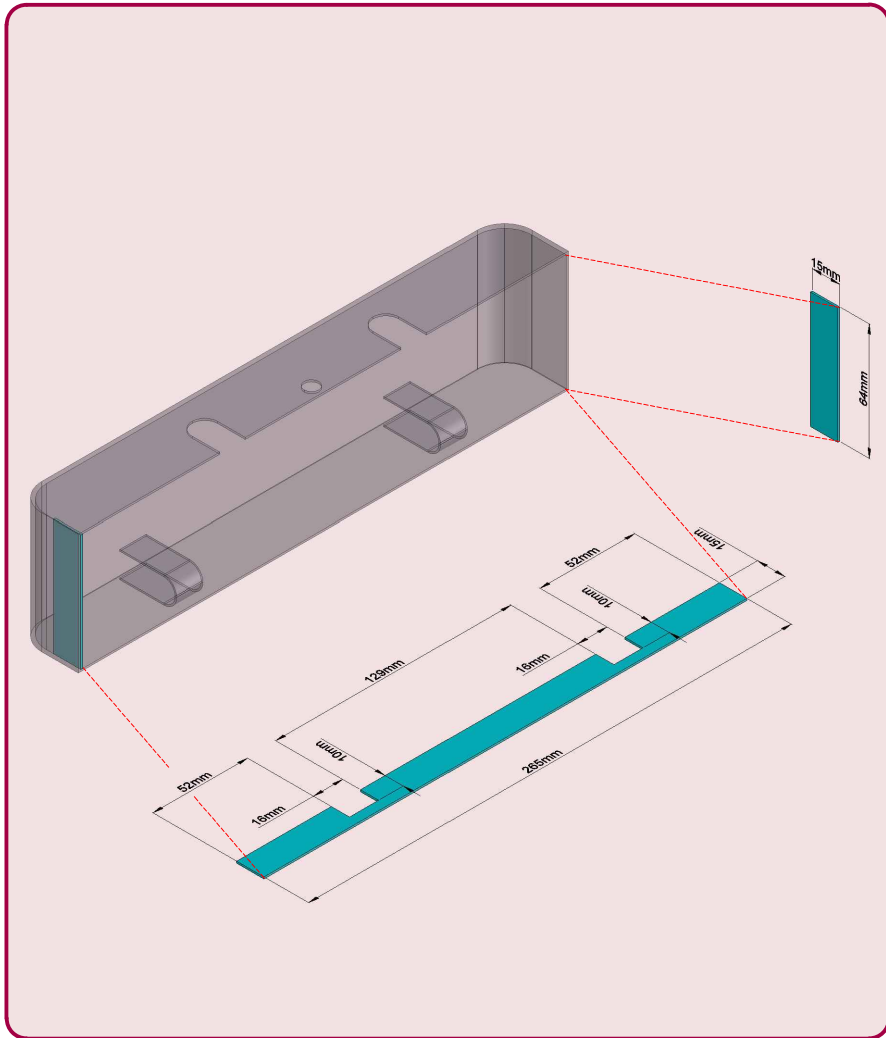

IP.95M

TS.9205 COVER INTUMESCENT KIT FOR  
UNINSULATED STEEL DOORS

060319

[www.rutlanduk.co.uk](http://www.rutlanduk.co.uk)

1 Remove self adhesive backing.

2 Stick on all sides shown