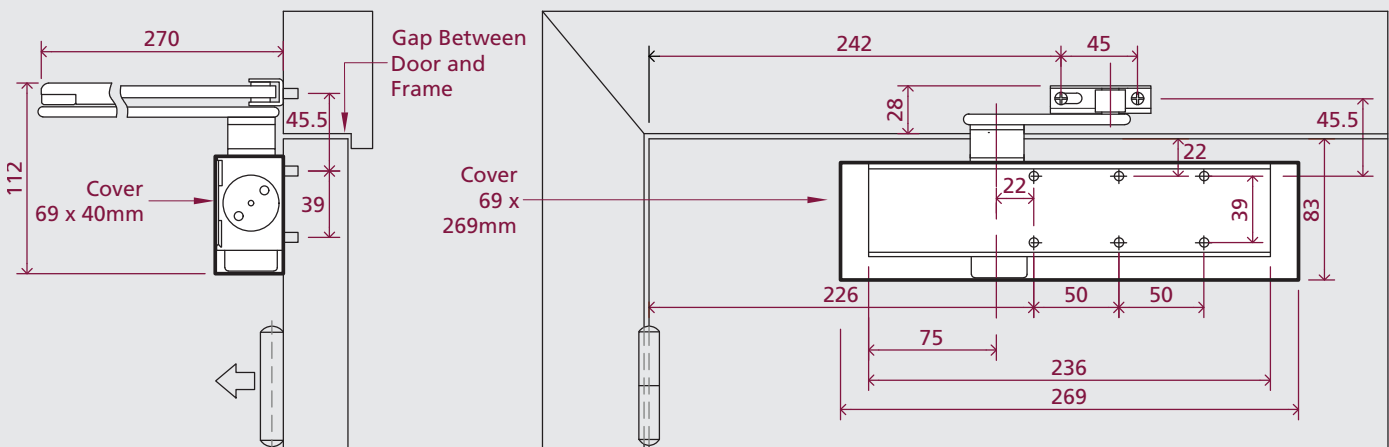

FD30 to FD120
Timber Doors

Opening Angle
180°

Two-Stage
Speed Regulation

Guarantee

Max Door
Width
1250mm

Max Door
Weight
110Kg

Finishes

See page 148 for more detail

Product Features	TS.9205
Delayed Action	TS.9205DABC
Back Check	TS.9205BC
Opening Angle - Pull-side	180° (Fig 1)
Fig.1 Pull Side Door Width	390-1250mm
Fig.66 Push Side Door Width	390-1100mm
Fig.1 BS8300 Min Door Width	835mm
Fig.66 BS8300 Min Door Width	728mm
Max Door Weight	<110kg
Power Adjustment	By Spring
Hold Open (not for fire doors)	o
Dimensions (including cover)	W269 x H69 x D40mm
Certification Compliance	
Certifire	✓
UKCA	✓
CE - For classification see website	✓
BS EN 1154	✓
BS EN 1634-1	✓
BS EN 1670	Grade 5
UL10C	-
UL228	✓
ANSI BHMA	-
EPD 3.09E+01 kg CO ₂ eq	✓
Key: ✓ Yes - No o Option	

Approved Product CF 6144

1720

1812

Official Police Security Initiative

All dimensions shown are in mm • For fitting instructions see website

TS.9205 Components

TS.9205	EN Size	Finish	Re-order Code	Product Code	Box Qty
 <p>TS.9205 Slimline architectural door closer standard unit with screw type or flat bar armset, trimplate body, cap and PA bracket. NO COVER</p>	2-5	Silver	11598	TS.9205.FB.SE	10
	2-5	Silver	11626	TS.9205.SRFB.SESE	8
 <p>TS.9205 Slimline architectural door closer combined unit with flat bar armset, semi-radius cover and PA bracket.</p>	2-5	Satin Nickel	11629	TS.9205.SRFB.SNPSNP	8
	2-5	Polished Nickel	11617	TS.9205.SRFB.PNPPNP	8
	2-5	Polished Brass	11622	TS.9205.SRFB.PVDPVD	8
	2-5	Satin Stainless Steel	11632	TS.9205.SRFB.SSSSSS	8
	2-5	Polished Stainless	11620	TS.9205.SRFB.PSSPSS	8
	2-5	Satin Brass	11628	TS.9205.SRFB.SBSB	8
	2-5	Dark Bronze	11428	TS.9205.SRFB.DBDB	8
	2-5	Black	11884	TS.9205.SRFB.RAL9011BK	8
	2-5	Colour Coated	11883	TS.9205.SRFB.RALRAL	8